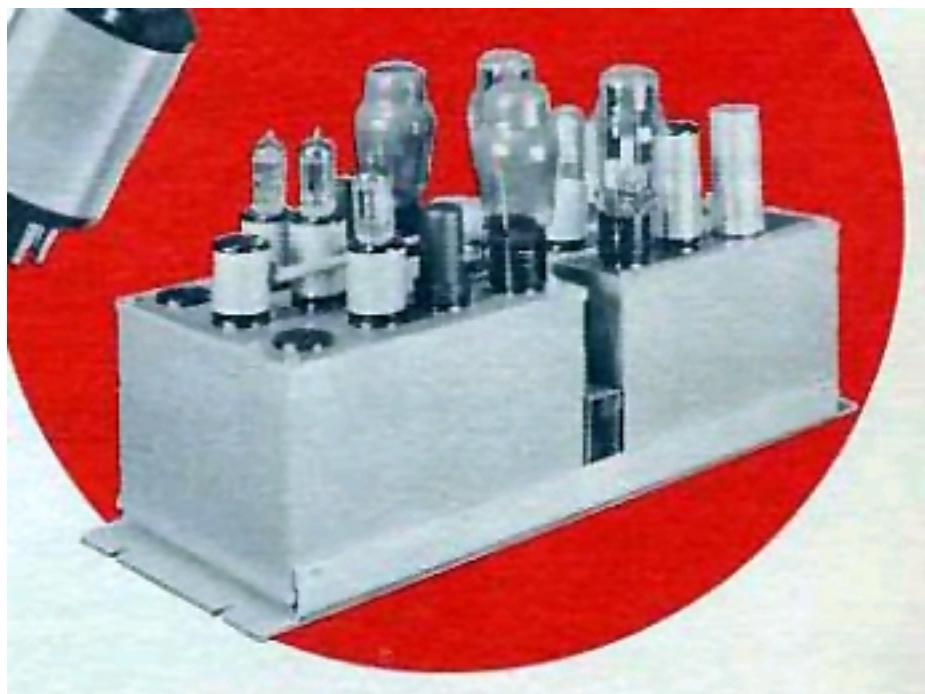

# 50 W1

**MONAURAL POWER AMPLIFIER**

McIntosh

The Compendium

---

**CONTROLS & CONNECTORS:** Gray hammer tone finish.

**SPECIFICATIONS:** **50w.** Response 20-20kHz (+0.1 -0.1dB) Distortion 0.1%. Noise & hum dB. Damping factor 10. Output impedance 4, 8, 16, 32 and 600 ohms. Input impedance 100k. Input sensitivity 0.5v. Interstage parts in plug-in modules.

**TUBES:** 2-**6L6GC** output, 2-**6J5**, **12AX7**, 2-**5U4**.

**50 W1** - Sold from 1949 - 1950. **\$249.50**